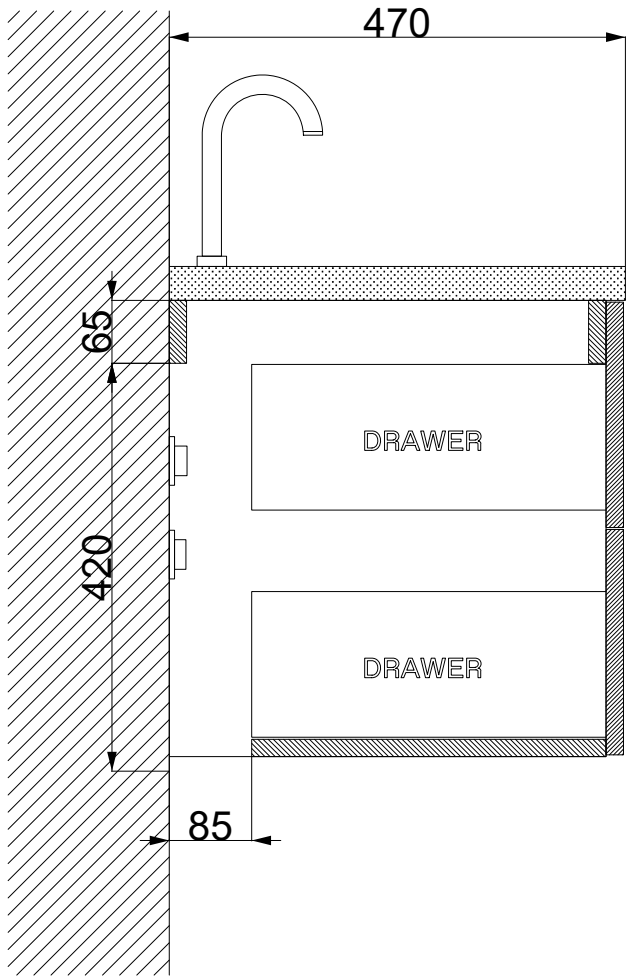

CUBRO Bathroom cabinets (PAR 1200 mm)

Water and Drainage Connections

CUBRO