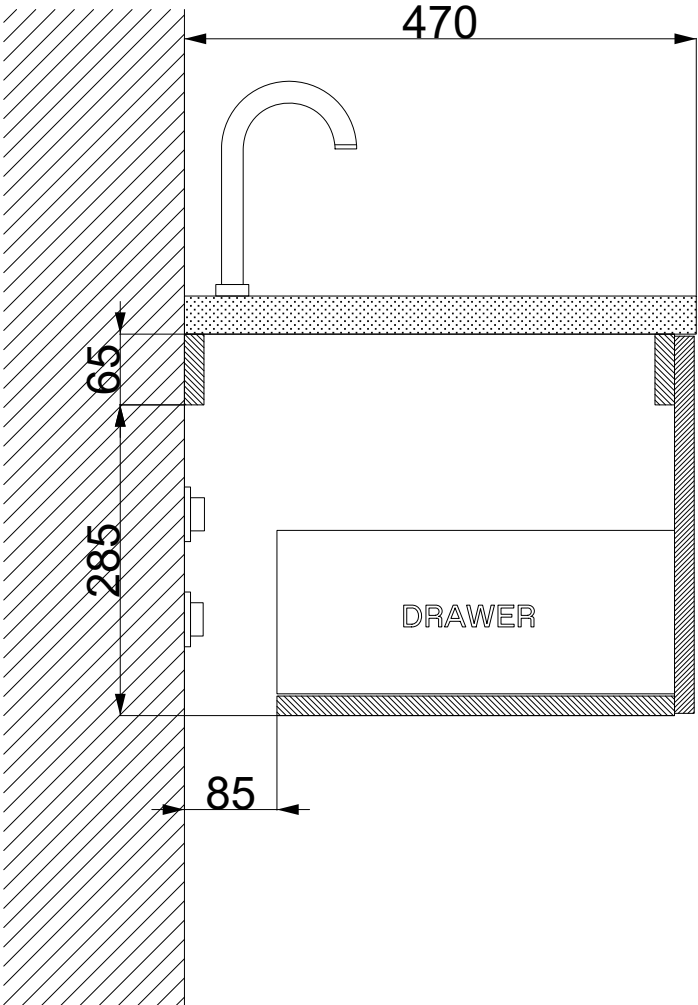

CUBRO Bathroom cabinets (SOLO 600/800 mm)

Water and Drainage Connections

CUBRO