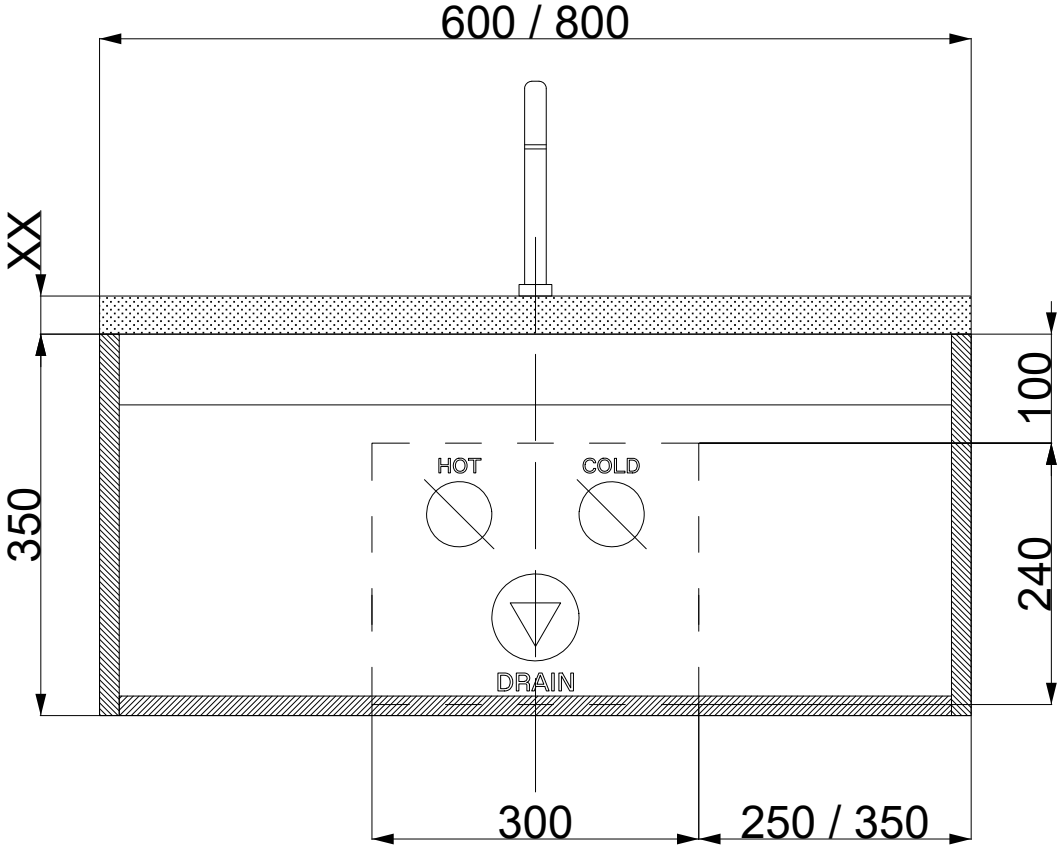

CUBRO Bathroom cabinets (SOLO 600/800 mm)

Water and Drainage Connections

CUBRO