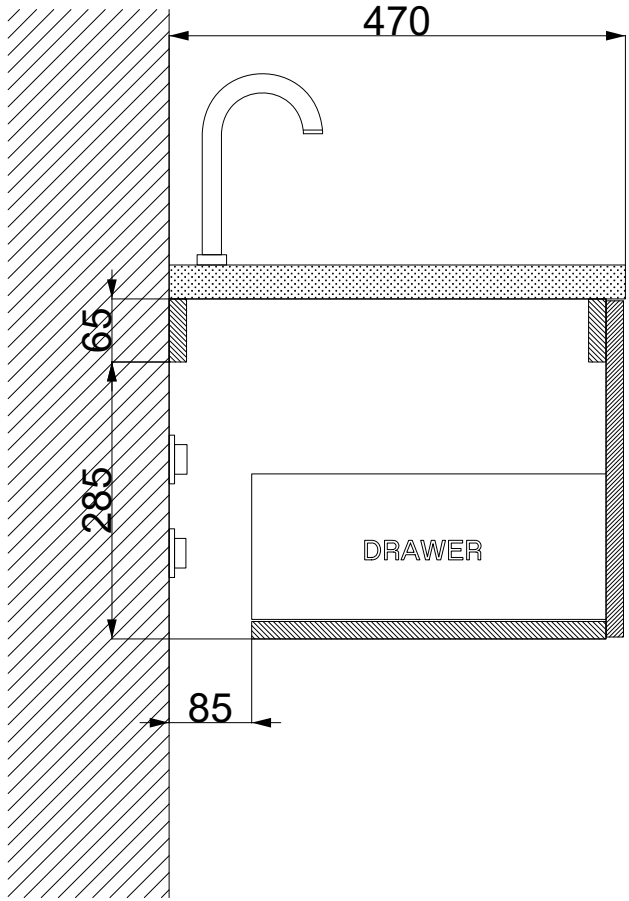

CUBRO Bathroom cabinets (SOLO 1200 mm)

Water and Drainage Connections

CUBRO