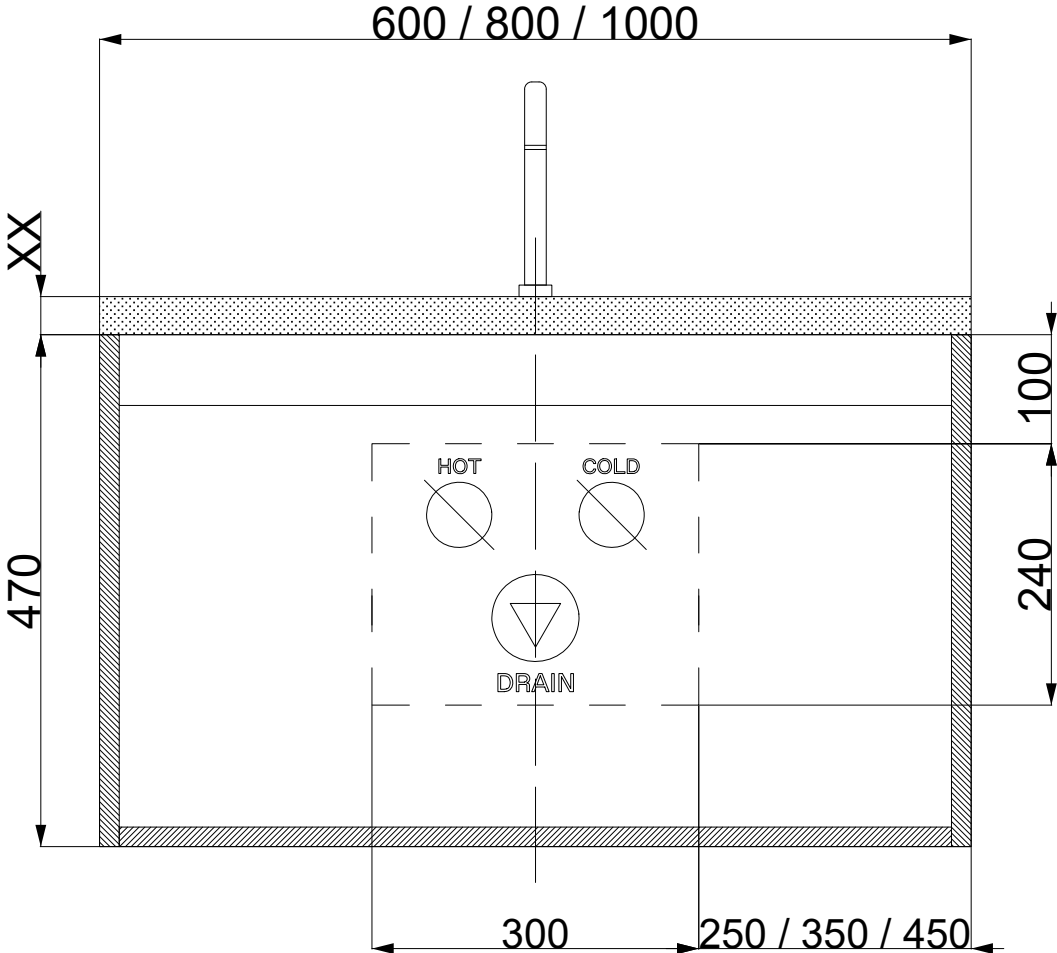

CUBRO Bathroom cabinets (PAR 600/800/1000 mm)

Water and Drainage Connections

CUBRO