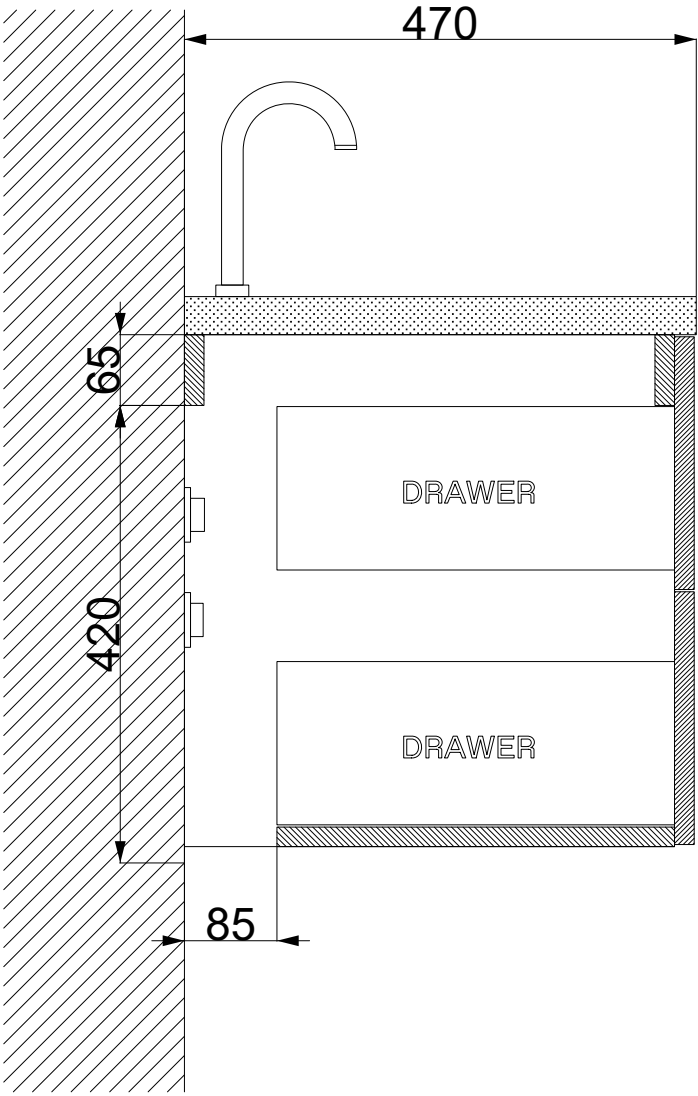

CUBRO Bathroom cabinets (PAR 600/800/1000 mm)

Water and Drainage Connections

CUBRO