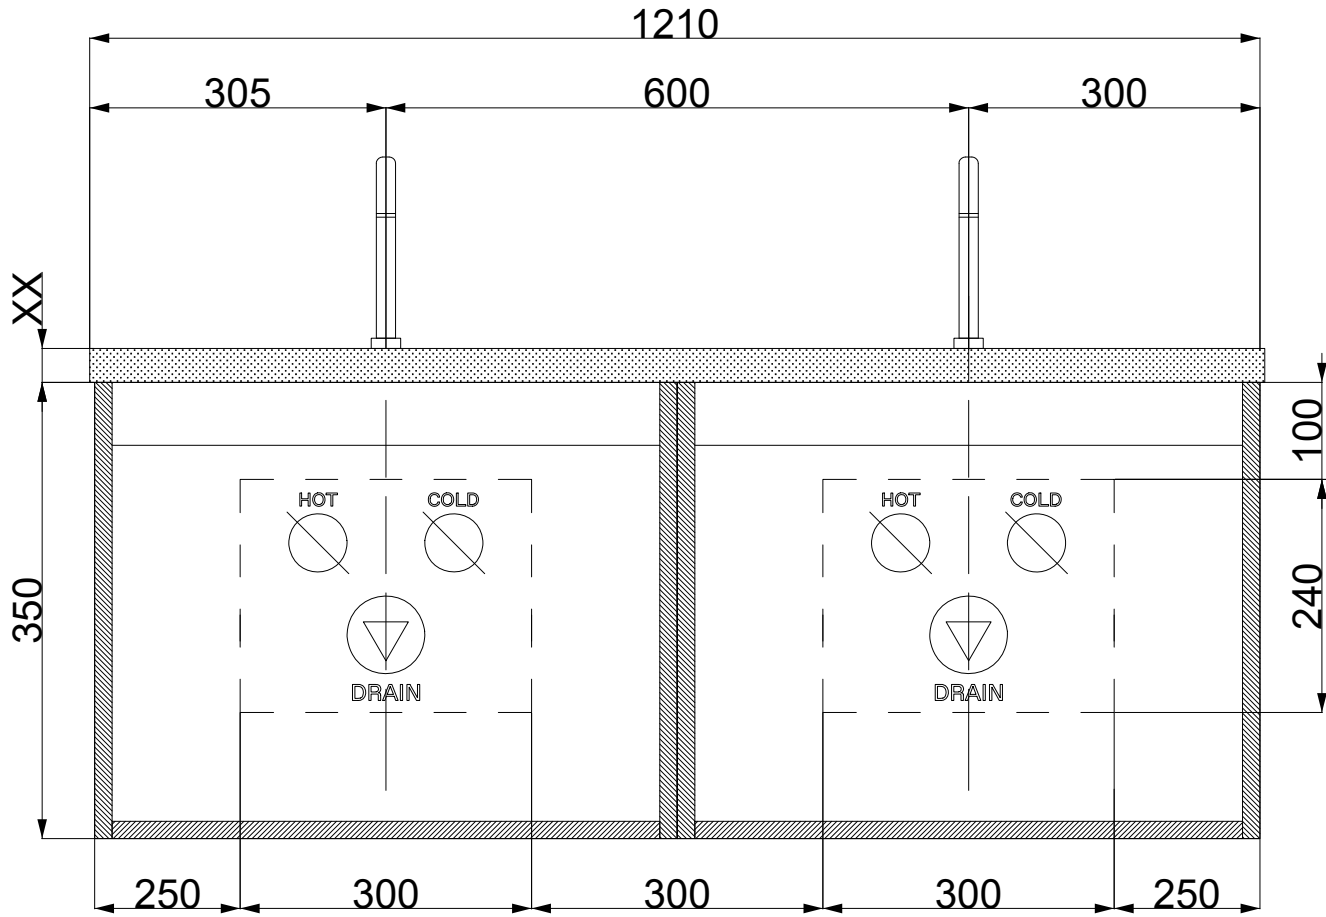

CUBRO Bathroom cabinets (PAR 1200 mm)

Water and Drainage Connections

CUBRO