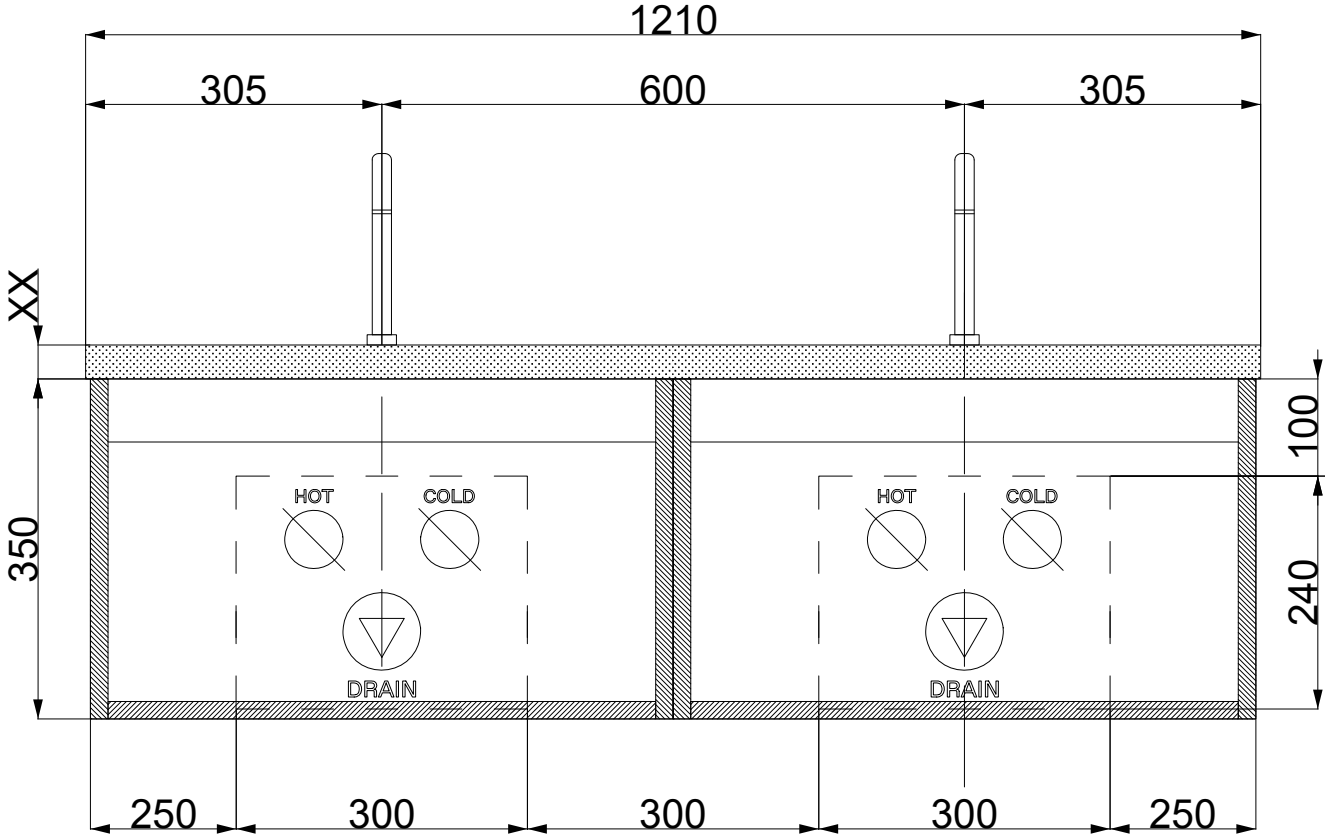

CUBRO Bathroom cabinets (SOLO 1200 mm)

Water and Drainage Connections

CUBRO